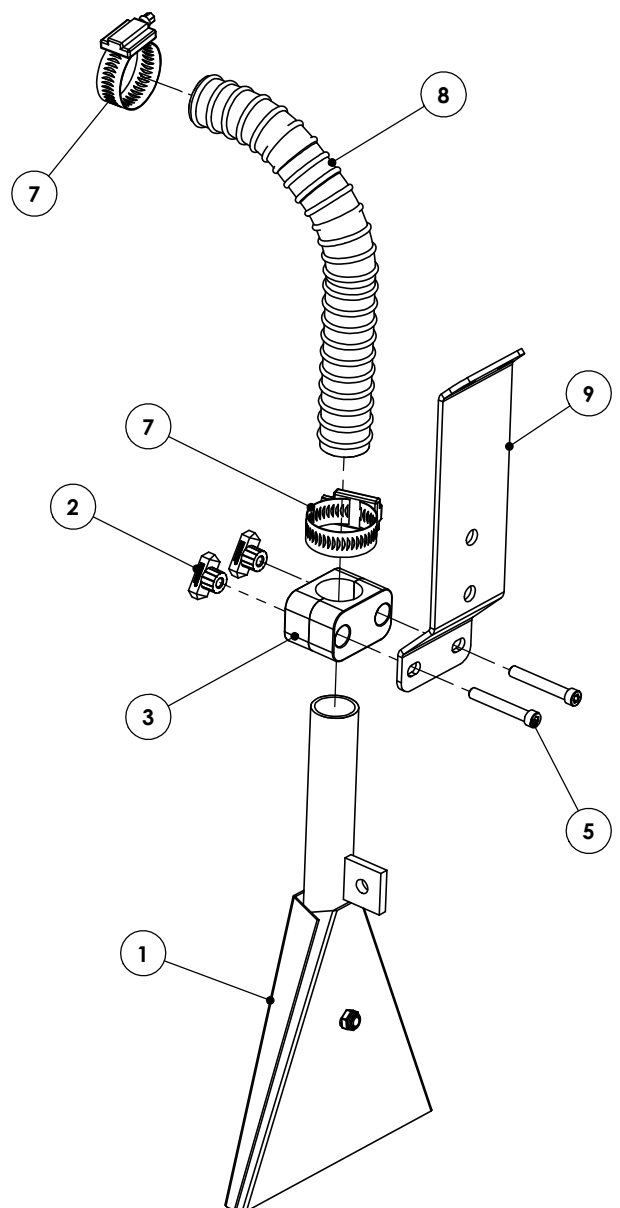

ITEM NO.	PART NUMBER	Description	IMPLEMENT MOUNT QTY	BOOM MOUNT QTY
1	H096001	FISHTAIL SPREADER 6"	1	1
2	H100049	STAUFF RAIL NUT	-	2
3	H100053	25mm STAUFF CLAMP	1	1
4	H100060	25MM STAUFF CLAMP WELD ON BASE	1	-
5	H301100	M6 X 40 SOCKET HEAD CAP SCREW	-	2
6	H301124	M6 X 30 SOCKET HEAD CAP SCREW ZP	2	-
7	H330013	No 1 HOSE CLIP	2	2
8	H462030	1" FEED HOSE	AS REQ.	AS REQ.
9	H650075	RAPE SEEDER MTG. BRKT	-	1

FOR IMPLEMENT MOUNT

FOR BOOM MOUNT