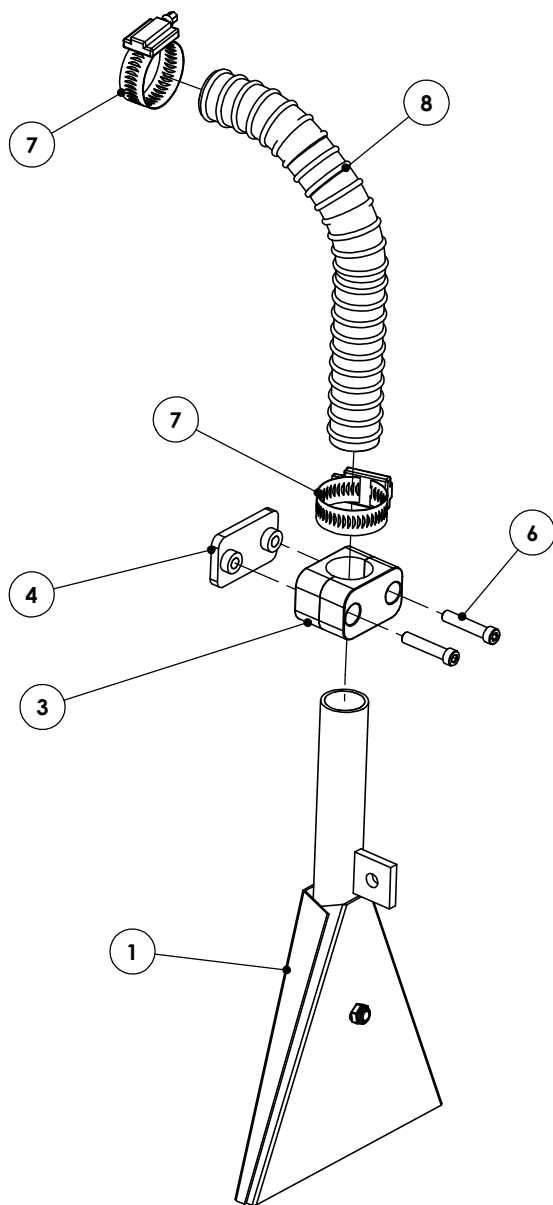

ITEM NO.	PART NUMBER	Description	IMPLEMENT MOUNT QTY	BOOM MOUNT QTY
1	H096001	FISHTAIL SPREADER 6"	1	1
2	H100049	STAUFF RAIL NUT	-	2
3	H100053	25mm STAUFF CLAMP	1	1
4	H100060	25MM STAUFF CLAMP WELD ON BASE	1	-
5	H301100	M6 X 40 SOCKET HEAD CAP SCREW	-	2
6	H301124	M6 X 30 SOCKET HEAD CAP SCREW ZP	2	-
7	H330013	No 1 HOSE CLIP	2	2
8	H462030	1" FEED HOSE	AS REQ.	AS REQ.
9	H650075	RAPE SEEDER MTG. BRKT	-	1

FOR IMPLEMENT MOUNT

FOR BOOM MOUNT