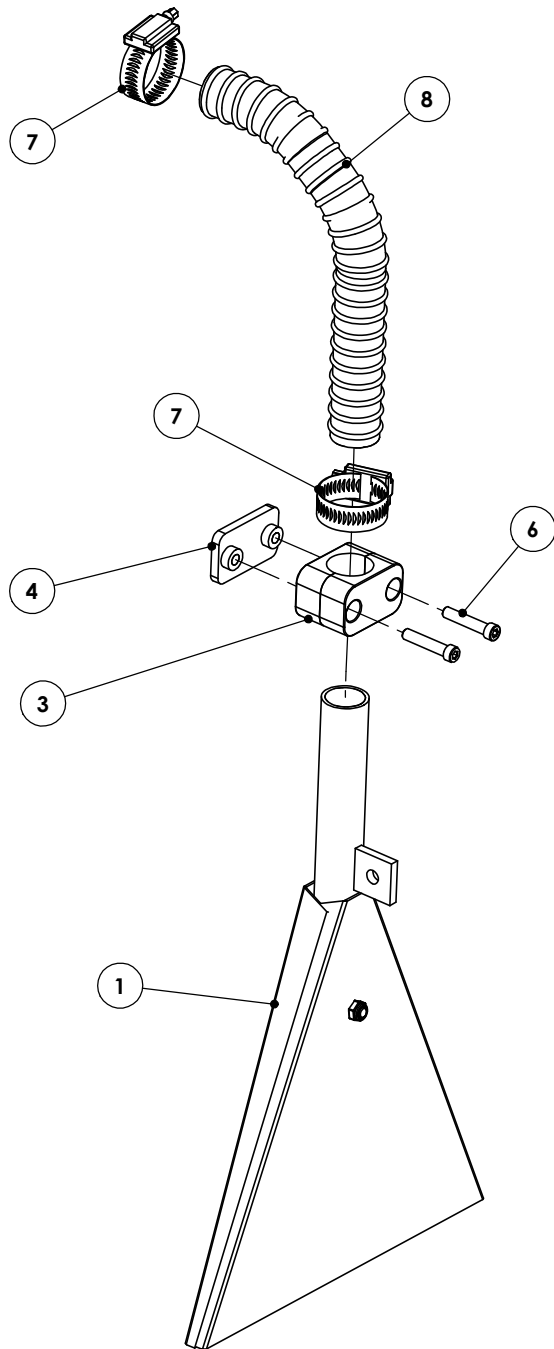

ITEM NO.	PART NUMBER	Description	IMPLEMENT MOUNT QTY	BOOM MOUNT QTY
1	H096002	FISHTAIL SPREADER 9"	1	1
2	H100049	STAUFF RAIL NUT	-	2
3	H100053	25mm STAUFF CLAMP	1	1
4	H100060	25MM STAUFF CLAMP WELD ON BASE	1	-
5	H301100	M6 X 40 SOCKET HEAD CAP SCREW	-	2
6	H301124	M6 X 30 SOCKET HEAD CAP SCREW ZP	2	-
7	H330013	No 1 HOSE CLIP	2	2
8	H462030	1" FEED HOSE	AS REQ.	AS REQ.
9	H650075	RAPE SEEDER MTG. BRKT	-	1

FOR IMPLEMENT MOUNT

FOR BOOM MOUNT