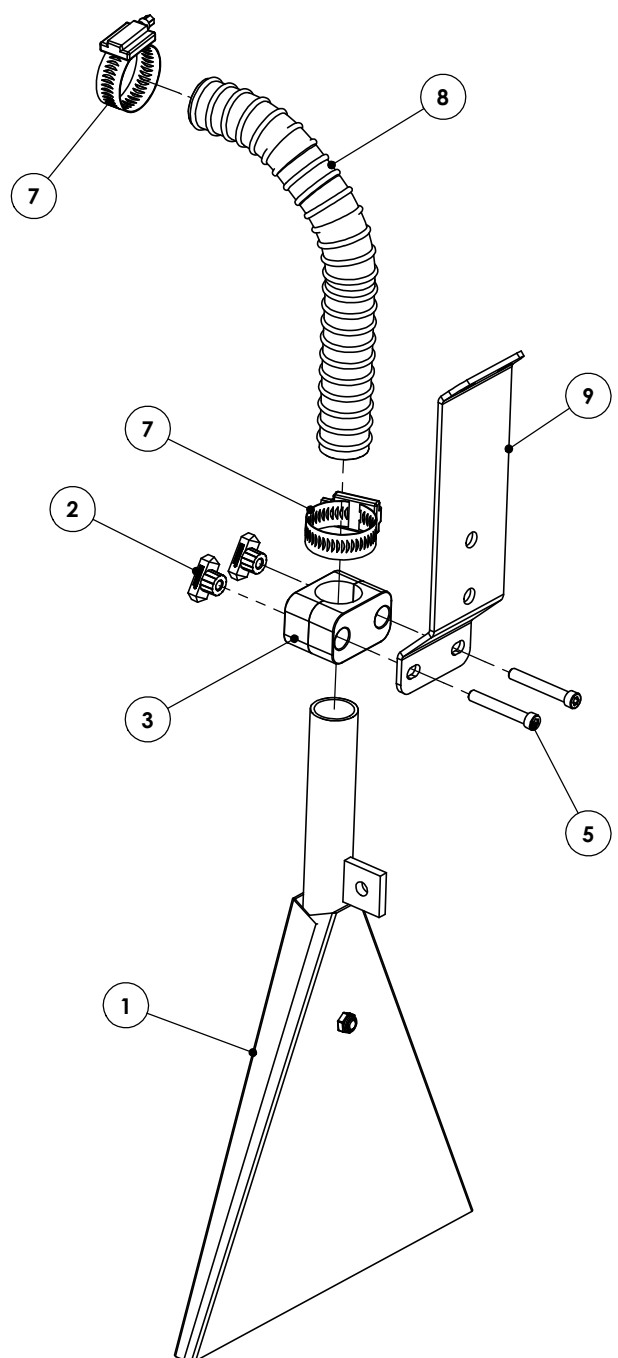

ITEM NO.	PART NUMBER	Description	IMPLEMENT MOUNT QTY	BOOM MOUNT QTY
1	H096002	FISHTAIL SPREADER 9"	1	1
2	H100049	STAUFF RAIL NUT	-	2
3	H100053	25mm STAUFF CLAMP	1	1
4	H100060	25MM STAUFF CLAMP WELD ON BASE	1	-
5	H301100	M6 X 40 SOCKET HEAD CAP SCREW	-	2
6	H301124	M6 X 30 SOCKET HEAD CAP SCREW ZP	2	-
7	H330013	No 1 HOSE CLIP	2	2
8	H462030	1" FEED HOSE	AS REQ.	AS REQ.
9	H650075	RAPE SEEDER MTG. BRKT	-	1

FOR IMPLEMENT MOUNT

FOR BOOM MOUNT