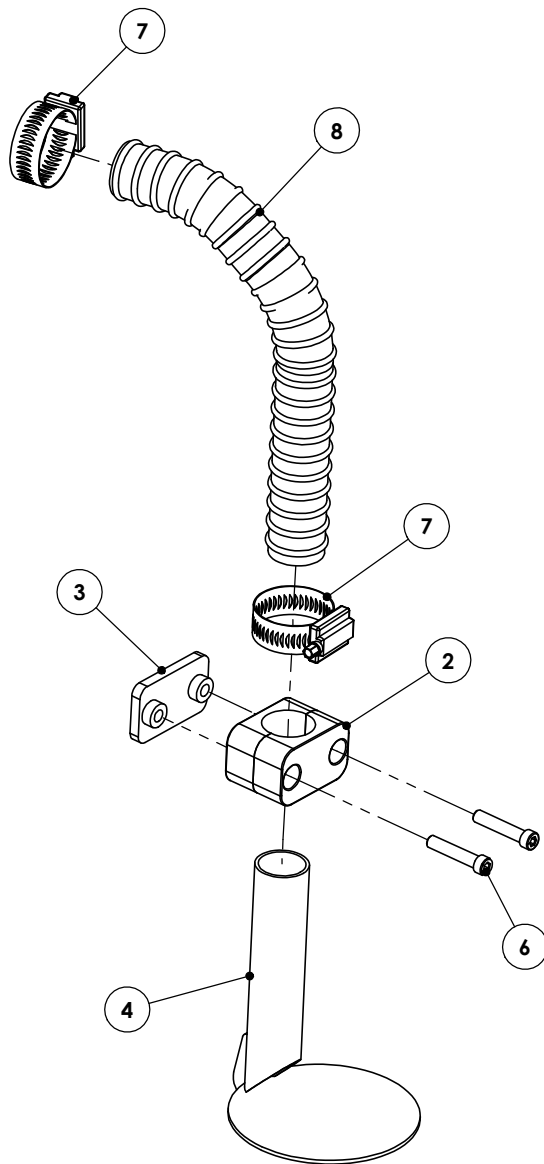

ITEM NO.	PART NUMBER	Description	IMPLEMENT MOUNT QTY	BOOM MOUNT QTY
1	H100049	STAUFF RAIL NUT	-	2
2	H100053	25mm STAUFF CLAMP	1	1
3	H100060	25MM STAUFF CLAMP WELD ON BASE	1	-
4	H206102	GRASS SPREADER ASSY 90 DEG.	1	1
5	H301100	M6 X 40 SOCKET HEAD CAP SCREW	-	2
6	H301124	M6 X 30 SOCKET HEAD CAP SCREW ZP	2	-
7	H330013	No 1 HOSE CLIP	2	2
8	H462030	1" FEED HOSE	AS REQ.	AS REQ.
9	H650075	RAPE SEEDER MTG. BRKT	-	1

FOR IMPLEMENT MOUNTING

FOR BOOM MOUNTING