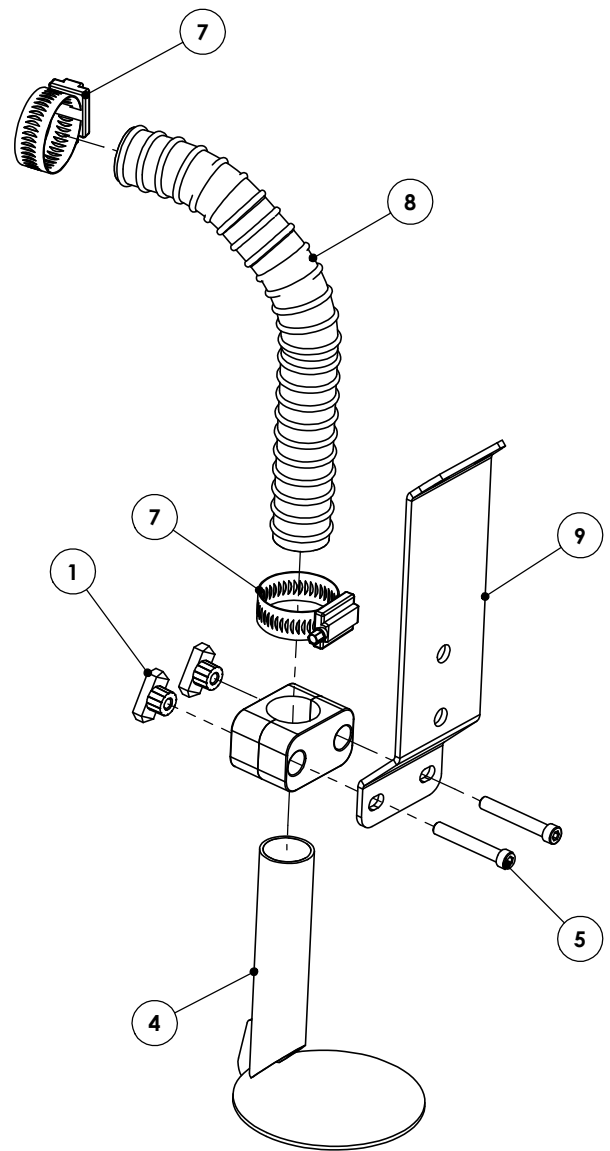

ITEM NO.	PART NUMBER	Description	IMPLEMENT MOUNT QTY	BOOM MOUNT QTY
1	H100049	STAUFF RAIL NUT	-	2
2	H100053	25mm STAUFF CLAMP	1	1
3	H100060	25MM STAUFF CLAMP WELD ON BASE	1	-
4	H206102	GRASS SPREADER ASSY 90 DEG.	1	1
5	H301100	M6 X 40 SOCKET HEAD CAP SCREW	-	2
6	H301124	M6 X 30 SOCKET HEAD CAP SCREW ZP	2	-
7	H330013	No 1 HOSE CLIP	2	2
8	H462030	1" FEED HOSE	AS REQ.	AS REQ.
9	H650075	RAPE SEEDER MTG. BRKT	-	1

FOR IMPLEMENT MOUNTING

FOR BOOM MOUNTING