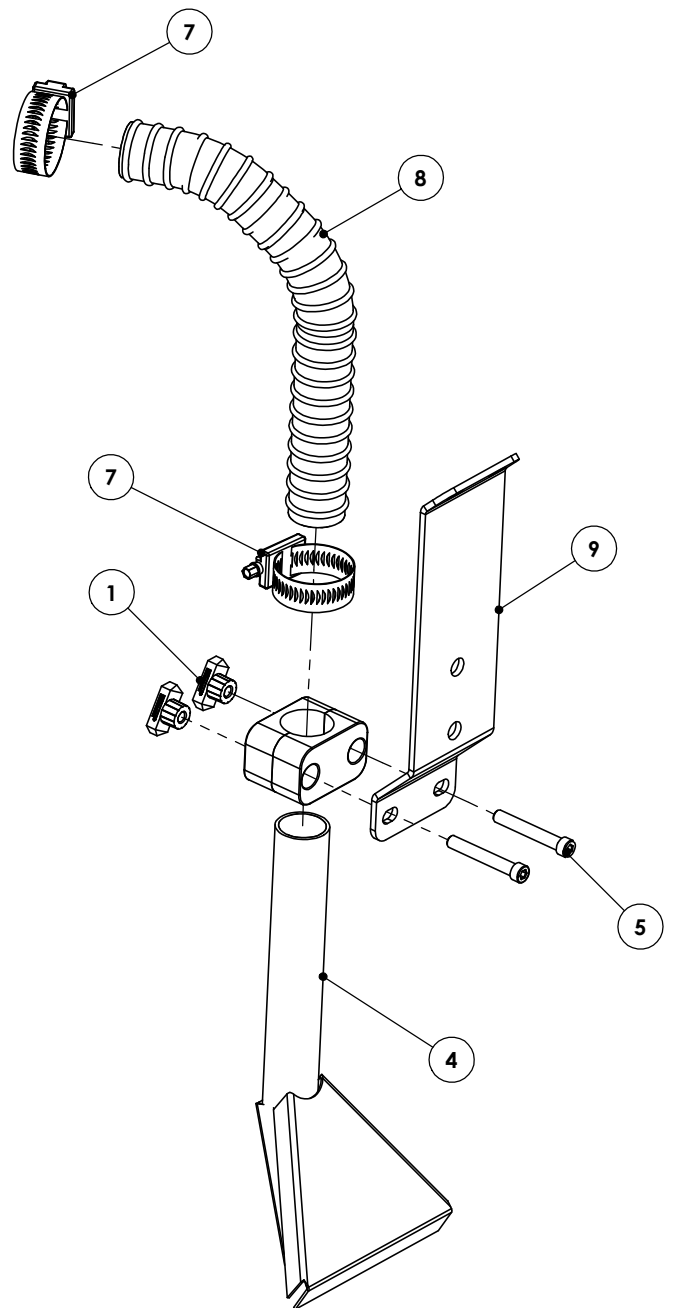

ITEM NO.	PART NUMBER	Description	IMPLEMENT MOUNT QTY	BOOM MOUNT QTY
1	H100049	STAUFF RAIL NUT	-	2
2	H100053	25mm STAUFF CLAMP	1	1
3	H100060	25MM STAUFF CLAMP WELD ON BASE	1	-
4	H205585	FISHTAIL 10cm SPREAD 45 DEG.	1	1
5	H301100	M6 X 40 SOCKET HEAD CAP SCREW	-	2
6	H301124	M6 X 30 SOCKET HEAD CAP SCREW ZP	2	-
7	H330013	No 1 HOSE CLIP	2	2
8	H462030	1" FEED HOSE	AS REQ.	AS REQ.
9	H650075	RAPE SEEDER MTG. BRKT	-	1

FOR IMPLEMENT MOUNTING

FOR BOOM MOUNTING