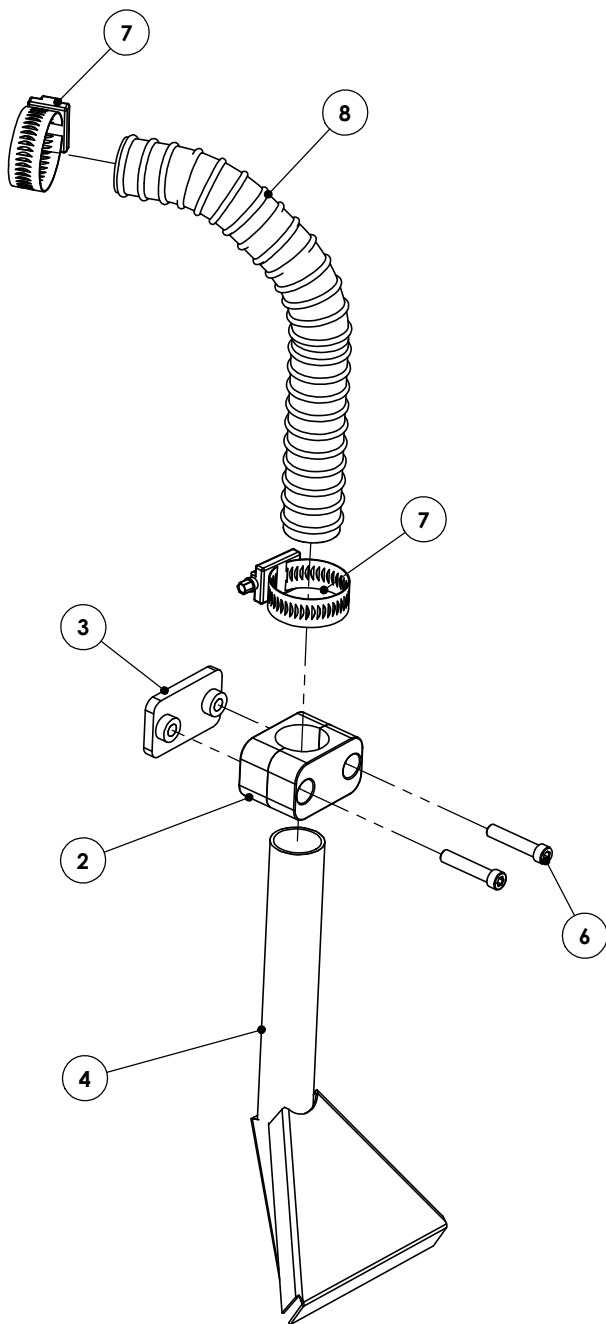

ITEM NO.	PART NUMBER	Description	IMPLEMENT MOUNT QTY	BOOM MOUNT QTY
1	H100049	STAUFF RAIL NUT	-	2
2	H100053	25mm STAUFF CLAMP	1	1
3	H100060	25MM STAUFF CLAMP WELD ON BASE	1	-
4	H205585	FISHTAIL 10cm SPREAD 45 DEG.	1	1
5	H301100	M6 X 40 SOCKET HEAD CAP SCREW	-	2
6	H301124	M6 X 30 SOCKET HEAD CAP SCREW ZP	2	-
7	H330013	No 1 HOSE CLIP	2	2
8	H462030	1" FEED HOSE	AS REQ.	AS REQ.
9	H650075	RAPE SEEDER MTG. BRKT	-	1

FOR IMPLEMENT MOUNTING

FOR BOOM MOUNTING